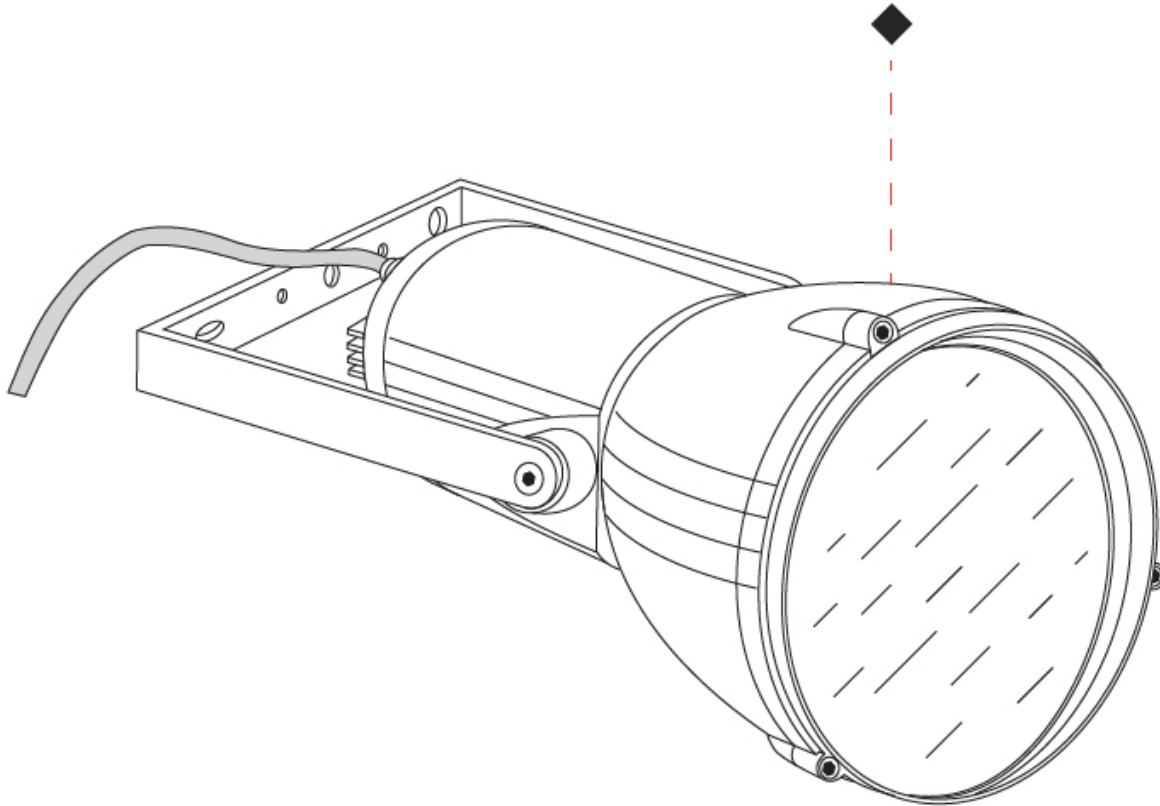

MINI REEF SURFACE

E10F0015-

PROJECT

TYPE

SPECIFIER

QUANTITY

DATE

E